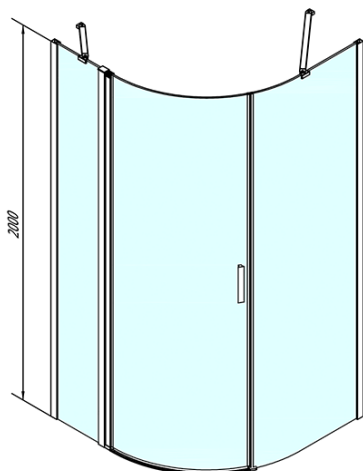

Product list

Order code: **ZL2615BL**

ZOOM LINE BLACK Quadrant Shower Enclosure
900x900mm, clear glass, left

ZL2615BL

ZL2615BR