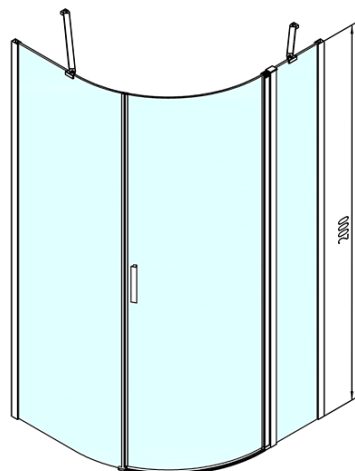

Product list

Order code: **ZL2615BL**

ZOOM LINE BLACK Quadrant Shower Enclosure
900x900mm, clear glass, left

ZL2615BL

ZL2615BR