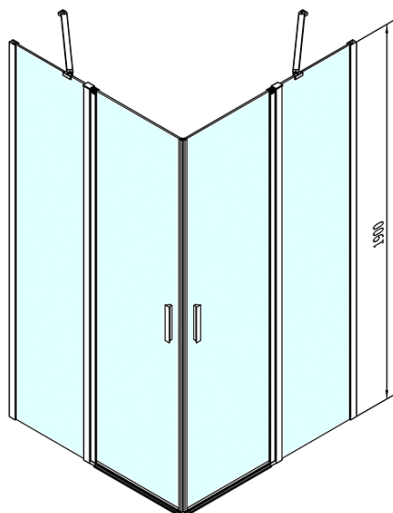

# Product list

Order code: **ZL5415**

**ZOOM LINE Square Shower Enclosure 900x900mm, clear glass**

ZL5415