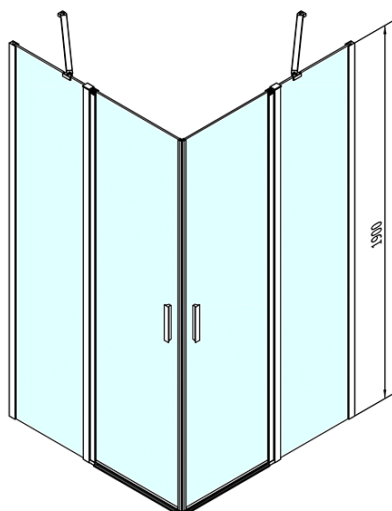

# Product list

Order code: **ZL5416**

**ZOOM LINE Square Shower Enclosure 1000x1000mm,  
clear glass**

ZL5416